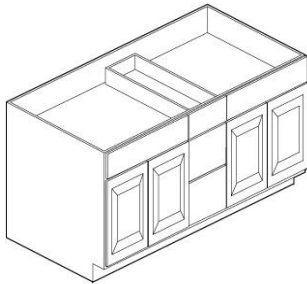

Skus
GVCD60

Height	33 1/2"
Width	60"
Depth	21"
Doors	4
Drawers	3
Shelves	0