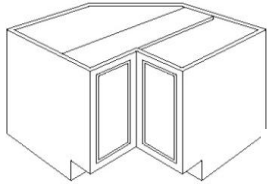

Sku
FD18

*Bottom Drawer is design to accommodate files

Height	29 1/2"
Width	18"
Depth	21"
Doors	0
Drawers	3
Shelves	0

Sku
PD27
PD30

Height	4 1/2"
Width	27" & 30"
Depth	21"
Doors	0
Drawers	1

Home Choice COLLECTION

Corner Base Cabinets

Sku
BLS33
BLS36
LSKIT

Height	34 1/2"
Width	33" & 36"
Depth	33" & 36"
Doors	2
Drawers	0
Shelves	1

Sku
BDC33
BDC36
LSKIT

Height	34 1/2"
Width	33" & 36"
Depth	33" & 36"
Doors	1
Drawers	0
Shelves	0

Sku
BBC39L
BBC39R

Height	34 1/2"
Width	42"(Incl. 3" pull)
Depth	24"
Doors	1
Drawers	1
Shelves	1
Pull	2"
Door Width	13"

(BBC39L Shown)

*Note that the 'L' & 'R' describes what side the blind is located

Home Choice COLLECTION