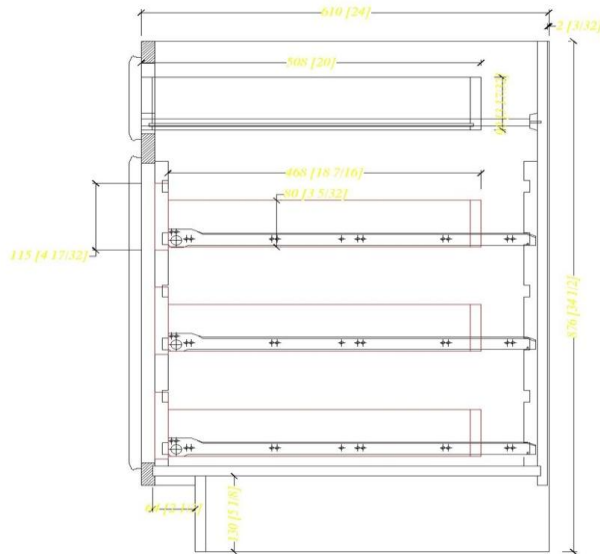

Sku
BBC39L
BBC39R

Height	34 1/2"
Width	42"(Incl. 3" pull)
Depth	24"
Doors	1
Drawers	1
Shelves	1
Pull	2"
Door Width	13"

(BBC39L Shown)

*Note that the 'L' & 'R' describes what side the blind is located

Home Choice COLLECTION

Sku

Corbel

Height 12"

Width 3"

Depth 6 1/2"

Sku

**Shaker
Corbel**

Height 10 1/2"

Width 2"

Depth 7 1/2"

Home Choice COLLECTION

Roll Out Tray

Sku	
ROT18	Fits 18" cabinet
ROT21	Fits 21" cabinet
ROT24	Fits 24" cabinet
ROT27	Fits 27" cabinet
ROT30	Fits 30" cabinet
ROT33	Fits 33" cabinet

****Note all ROT's contain 2 trays per box****