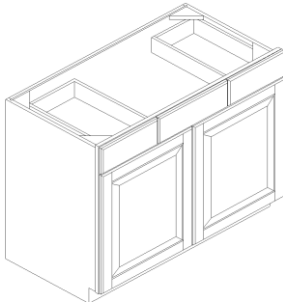

SKU
VSD36
VSD42

Height	33 1/2"
Width	36" & 42"
Depth	21"
Doors	2
Drawers	2
Shelves	0