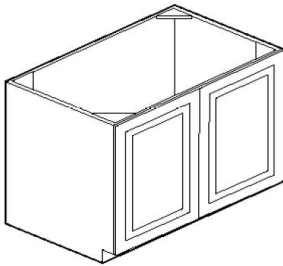

Sku
FD18

*Bottom Drawer is design to accommodate files

Height	29 1/2"
Width	18"
Depth	21"
Doors	0
Drawers	3
Shelves	0

Sku
PD27
PD30

Height	4 1/2"
Width	27" & 30"
Depth	21"
Doors	0
Drawers	1

Home Choice COLLECTION

Corner Base Cabinets

Sku
BLS33
BLS36
LSKIT

Height	34 1/2"
Width	33" & 36"
Depth	33" & 36"
Doors	2
Drawers	0
Shelves	1

Sku
BDC33
BDC36
LSKIT

Height	34 1/2"
Width	33" & 36"
Depth	33" & 36"
Doors	1
Drawers	0
Shelves	0

Sku
BBC39L
BBC39R

Height	34 1/2"
Width	42"(Incl. 3" pull)
Depth	24"
Doors	1
Drawers	1
Shelves	1
Pull	2"
Door Width	13"

(BBC39L Shown)

*Note that the 'L' & 'R' describes what side the blind is located

Home Choice COLLECTION

Base Full High

Sku
BF9
BF12
BF15
BF18
BF21
BF24

Height	34 1/2"
Width	9" to 24"
Depth	24"
Doors	1
Drawers	0
Shelves	1

* Note single door cabinets come hinged right, but are predrilled to hang left

Sku
BF27
BF30
BF33
BF36
BF39
BF42
BF48