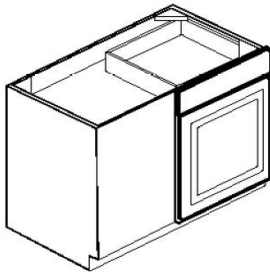

Sku
FD18

*Bottom Drawer is design to accommodate files

Height	29 1/2"
Width	18"
Depth	21"
Doors	0
Drawers	3
Shelves	0

Sku
PD27
PD30

Height	4 1/2"
Width	27" & 30"
Depth	21"
Doors	0
Drawers	1

Home Choice COLLECTION

Corner Base Cabinets

Sku
BLS33
BLS36
LSKIT

Height	34 1/2"
Width	33" & 36"
Depth	33" & 36"
Doors	2
Drawers	0
Shelves	1

Sku
BDC33
BDC36
LSKIT

Height	34 1/2"
Width	33" & 36"
Depth	33" & 36"
Doors	1
Drawers	0
Shelves	0

Sku
BBC39L
BBC39R

Height	34 1/2"
Width	42"(Incl. 3" pull)
Depth	24"
Doors	1
Drawers	1
Shelves	1
Pull	2"
Door Width	13"

(BBC39L Shown)

*Note that the 'L' & 'R' describes what side the blind is located

Home Choice COLLECTION