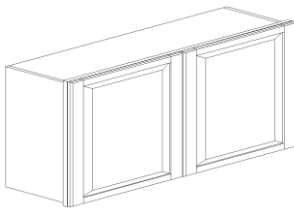

W3015
W3315
W3615
W331524DEEP
W361524DEEP

Height	15"
Width	30",33",36"
Depth	12" & 24"
Doors	2
Drawers	0
Shelves	0