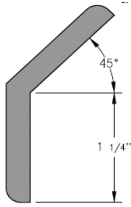

Home Choice COLLECTION

Accessories

OC48135

Sku
OC48135
OC4890

These are 48" long