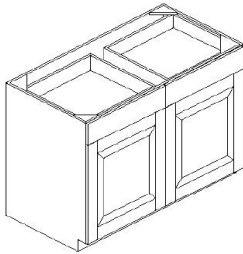

***** Because wood is a natural material, expect variations in the actual batch of wood used to produce your cabinetry.**

Home Choice COLLECTION

Base Cabinets

Sku	Height	34 ½"
B9	Width	9" to 24"
B12	Depth	24"
B15	Doors	1
B18	Drawers	1
B21	Shelves	1
B24		

* Note single door cabinets come hinged right, but are predrilled to hang left

Sku	Height	34 ½"
*B27	Width	27" to 48"
B30	Depth	24"
B33	Doors	2
B36	Drawers	2
B39	Shelves	1
B42		
B48		

*Note B27 cabinet is 1 drawer 2 doors