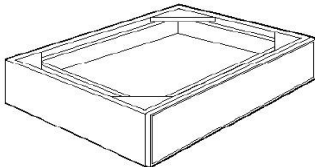

* Note single door cabinets come hinged right, but are predrilled to hang left

Sku	Height	34 ½"
*B27	Width	27" to 48"
B30	Depth	24"
B33	Doors	2
B36	Drawers	2
B39	Shelves	1
B42		
B48		

*Note B27 cabinet is 1 drawer 2 doors

Sink Base Cabinets

Sku	Height	34 ½"
SB33	Width	33" & 36"
SB36	Depth	24"
	Doors	2
	Drawers	0
	Shelves	1

Diagonal Sink Base Cabinets

Sku	Height	34 ½"
DSB42	Width	42"
	Depth	42"
	Doors	2
	Drawers	0
	Shelves	0
	Face Width	25 ½"
	Back Panel	17 ¾"

Home Choice COLLECTION

Drawer Bases

Sku
DB12
DB15
DB18
DB21

Height	34 1/2"
Width	12" to 21"
Depth	24"
Doors	0
Drawers	4

Sku
PDB24
PDB30

Height	34 1/2"
Width	24" & 30"
Depth	24"
Doors	0
Drawers	3
Shelves	0

Desk Cabinets

Sku
FD18

*Bottom Drawer is design to accommodate files

Height	29 1/2"
Width	18"
Depth	21"
Doors	0
Drawers	3
Shelves	0

Sku
PD27
PD30

Height	4 1/2"
Width	27" & 30"
Depth	21"
Doors	0
Drawers	1

Home Choice COLLECTION