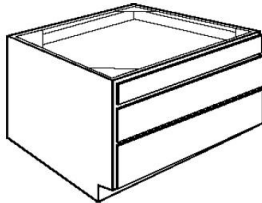

* Note single door cabinets come hinged right, but are predrilled to hang left

Sku	Height	34 ½"
*B27	Width	27" to 48"
B30	Depth	24"
B33	Doors	2
B36	Drawers	2
B39	Shelves	1
B42		
B48		

*Note B27 cabinet is 1 drawer 2 doors

Sink Base Cabinets

Sku	Height	34 ½"
SB33	Width	33" & 36"
SB36	Depth	24"
	Doors	2
	Drawers	0
	Shelves	1

Diagonal Sink Base Cabinets

Sku	Height	34 ½"
DSB42	Width	42"
	Depth	42"
	Doors	2
	Drawers	0
	Shelves	0
	Face Width	25 ½"
	Back Panel	17 ¾"

Home Choice COLLECTION

Drawer Bases

Sku
DB12
DB15
DB18
DB21

Height	34 1/2"
Width	12" to 21"
Depth	24"
Doors	0
Drawers	4

Sku
PDB24
PDB30

Height	34 1/2"
Width	24" & 30"
Depth	24"
Doors	0
Drawers	3
Shelves	0

Desk Cabinets

Sku
FD18

*Bottom Drawer is design to accommodate files

Height	29 1/2"
Width	18"
Depth	21"
Doors	0
Drawers	3
Shelves	0

Sku
PD27
PD30

Height	4 1/2"
Width	27" & 30"
Depth	21"
Doors	0
Drawers	1

Home Choice COLLECTION