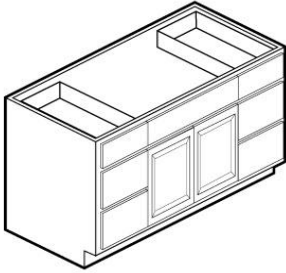

Home Choice COLLECTION

Vanity Sink Combos

Skus
VCD60

Height	33 1/2"
Width	60"
Depth	21"
Doors	2
Drawers	6
Shelves	0