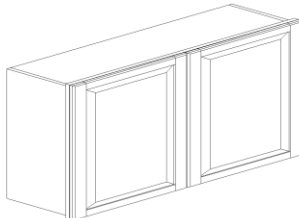

W3018
W301815
W3318
W3618
W331824DEEP
W361824DEEP

Height	18"
Width	30",33",36"
Depth	12", 15" & 24"
Doors	2
Drawers	0
Shelves	0