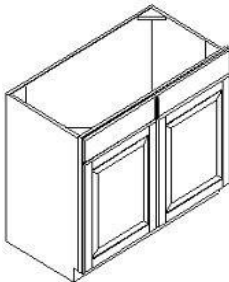

Sink Base Cabinets

Sku	Height	34 ½"
SB33	Width	33" & 36"
SB36	Depth	24"
	Doors	2
	Drawers	0
	Shelves	1