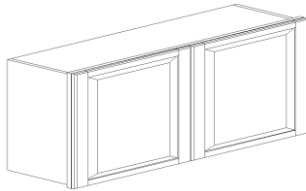

Home Choice COLLECTION

Appliance Wall Cabinets

Sku
W3012
W3312
W3612
W331224DEEP
W361224DEEP

Height	12"
Width	30",33",36"
Depth	12" & 24"
Doors	2
Drawers	0
Shelves	0