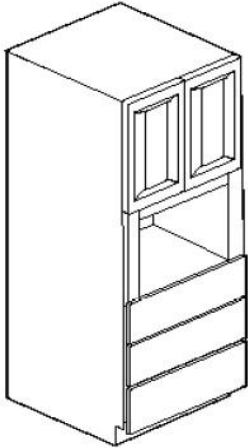

W3024
W302415
W3324
W3624
W332424DEEP
W362424DEEP

Height	24"
Width	30",33",36"
Depth	12", 15" & 24"
Doors	2
Drawers	0
Shelves	1

Home Choice COLLECTION

Tall Cabinets

SKU
U152484
U182484
U242484
U152490
U182490
U242490
U152496
U182496
U242496

Height	84", 90", 96"
Width	15", 18" & 24"
Depth	24"
Doors	2
Drawers	0
Shelves	5

SKU
OC332484
OC332490
OC332496

Height	84"-90"-96"
Width	33"
Depth	24"
Inside	23 5/8"

Cut Out Dimensions

Height	44 1/16"
Width	28 1/4"