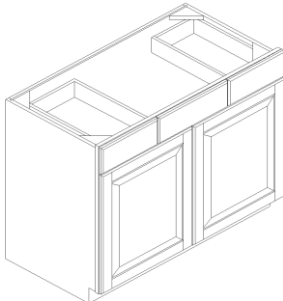

SKU
VSD36
VSD42

Height	33 1/2"
Width	36" & 42"
Depth	21"
Doors	2
Drawers	2
Shelves	0