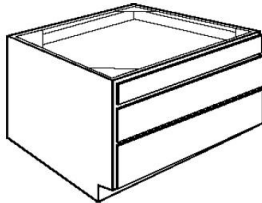

* Note single door cabinets come hinged right, but are predrilled to hang left

Sku	Height	34 ½"
*B27	Width	27" to 48"
B30	Depth	24"
B33	Doors	2
B36	Drawers	2
B39	Shelves	1
B42		
B48		

*Note B27 cabinet is 1 drawer 2 doors

Sink Base Cabinets

Sku	Height	34 ½"
SB33	Width	33" & 36"
SB36	Depth	24"
	Doors	2
	Drawers	0
	Shelves	1

Diagonal Sink Base Cabinets

Sku	Height	34 ½"
DSB42	Width	42"
	Depth	42"
	Doors	2
	Drawers	0
	Shelves	0
	Face Width	25 ½"
	Back Panel	17 ¾"

Home Choice COLLECTION

Drawer Bases

SKU
DB12
DB15
DB18
DB21

Height	34 1/2"
Width	12" to 21"
Depth	24"
Doors	0
Drawers	4

SKU
PDB24
PDB30

Height	34 1/2"
Width	24" & 30"
Depth	24"
Doors	0
Drawers	3
Shelves	0

Desk Cabinets

SKU
FD18

*Bottom Drawer is design to accommodate files

Height	29 1/2"
Width	18"
Depth	21"
Doors	0
Drawers	3
Shelves	0

SKU
PD27
PD30

Height	4 1/2"
Width	27" & 30"
Depth	21"
Doors	0
Drawers	1

Home Choice COLLECTION