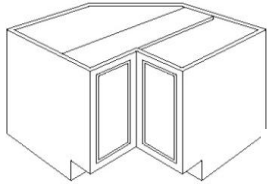

Home Choice COLLECTION

Drawer Bases

SKU
DB12
DB15
DB18
DB21

Height	34 1/2"
Width	12" to 21"
Depth	24"
Doors	0
Drawers	4

SKU
PDB24
PDB30

Height	34 1/2"
Width	24" & 30"
Depth	24"
Doors	0
Drawers	3
Shelves	0

Desk Cabinets

SKU
FD18

*Bottom Drawer is design to accommodate files

Height	29 1/2"
Width	18"
Depth	21"
Doors	0
Drawers	3
Shelves	0

SKU
PD27
PD30

Height	4 1/2"
Width	27" & 30"
Depth	21"
Doors	0
Drawers	1

Home Choice COLLECTION

Corner Base Cabinets

Sku
BLS33
BLS36
LSKIT

Height	34 1/2"
Width	33" & 36"
Depth	33" & 36"
Doors	2
Drawers	0
Shelves	1

Sku
BDC33
BDC36
LSKIT

Height	34 1/2"
Width	33" & 36"
Depth	33" & 36"
Doors	1
Drawers	0
Shelves	0

Sku
BBC39L
BBC39R

Height	34 1/2"
Width	42"(Incl. 3" pull)
Depth	24"
Doors	1
Drawers	1
Shelves	1
Pull	2"
Door Width	13"

(BBC39L Shown)

*Note that the 'L' & 'R' describes what side the blind is located

Home Choice COLLECTION