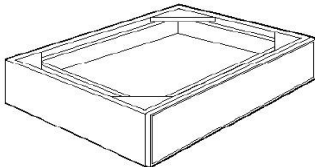

* Note single door cabinets come hinged right, but are predrilled to hang left

Sku	Height	34 ½"
*B27	Width	27" to 48"
B30	Depth	24"
B33	Doors	2
B36	Drawers	2
B39	Shelves	1
B42		
B48		

*Note B27 cabinet is 1 drawer 2 doors

Sink Base Cabinets

Sku	Height	34 ½"
SB33	Width	33" & 36"
SB36	Depth	24"
	Doors	2
	Drawers	0
	Shelves	1

Diagonal Sink Base Cabinets

Sku	Height	34 ½"
DSB42	Width	42"
	Depth	42"
	Doors	2
	Drawers	0
	Shelves	0
	Face Width	25 ½"
	Back Panel	17 ¾"

Home Choice COLLECTION

Drawer Bases

SKU
DB12
DB15
DB18
DB21

Height	34 1/2"
Width	12" to 21"
Depth	24"
Doors	0
Drawers	4

SKU
PDB24
PDB30

Height	34 1/2"
Width	24" & 30"
Depth	24"
Doors	0
Drawers	3
Shelves	0

Desk Cabinets

SKU
FD18

*Bottom Drawer is design to accommodate files

Height	29 1/2"
Width	18"
Depth	21"
Doors	0
Drawers	3
Shelves	0

SKU
PD27
PD30

Height	4 1/2"
Width	27" & 30"
Depth	21"
Doors	0
Drawers	1

Home Choice COLLECTION