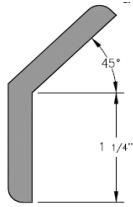

Home Choice COLLECTION

Accessories

OC48135

Sku
OC48135
OC4890

These are 48" long