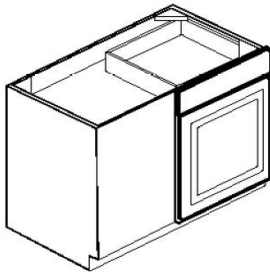

SKU
FD18

*Bottom Drawer is design to accommodate files

Height	29 1/2"
Width	18"
Depth	21"
Doors	0
Drawers	3
Shelves	0

SKU
PD27
PD30

Height	4 1/2"
Width	27" & 30"
Depth	21"
Doors	0
Drawers	1

Home Choice COLLECTION

Corner Base Cabinets

Sku
BLS33
BLS36
LSKIT

Height	34 1/2"
Width	33" & 36"
Depth	33" & 36"
Doors	2
Drawers	0
Shelves	1

Sku
BDC33
BDC36
LSKIT

Height	34 1/2"
Width	33" & 36"
Depth	33" & 36"
Doors	1
Drawers	0
Shelves	0

Sku
BBC39L
BBC39R

Height	34 1/2"
Width	42"(Incl. 3" pull)
Depth	24"
Doors	1
Drawers	1
Shelves	1
Pull	2"
Door Width	13"

(BBC39L Shown)

*Note that the 'L' & 'R' describes what side the blind is located

Home Choice COLLECTION