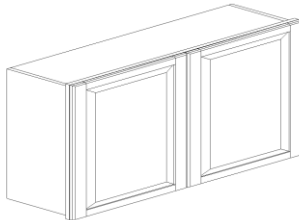

W3018
W301815
W3318
W3618
W331824DEEP
W361824DEEP

Height	18"
Width	30",33",36"
Depth	12", 15" & 24"
Doors	2
Drawers	0
Shelves	0