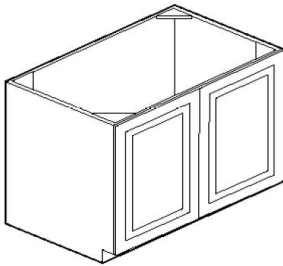

SKU
FD18

*Bottom Drawer is design to accommodate files

Height	29 1/2"
Width	18"
Depth	21"
Doors	0
Drawers	3
Shelves	0

SKU
PD27
PD30

Height	4 1/2"
Width	27" & 30"
Depth	21"
Doors	0
Drawers	1

Home Choice COLLECTION

Corner Base Cabinets

Sku
BLS33
BLS36
LSKIT

Height	34 1/2"
Width	33" & 36"
Depth	33" & 36"
Doors	2
Drawers	0
Shelves	1

Sku
BDC33
BDC36
LSKIT

Height	34 1/2"
Width	33" & 36"
Depth	33" & 36"
Doors	1
Drawers	0
Shelves	0

Sku
BBC39L
BBC39R

Height	34 1/2"
Width	42"(Incl. 3" pull)
Depth	24"
Doors	1
Drawers	1
Shelves	1
Pull	2"
Door Width	13"

(BBC39L Shown)

*Note that the 'L' & 'R' describes what side the blind is located

Home Choice COLLECTION

Base Full High

Sku
BF9
BF12
BF15
BF18
BF21
BF24

Height	34 ½"
Width	9" to 24"
Depth	24"
Doors	1
Drawers	0
Shelves	1

* Note single door cabinets come hinged right, but are predrilled to hang left

Sku
BF27
BF30
BF33
BF36
BF39
BF42
BF48