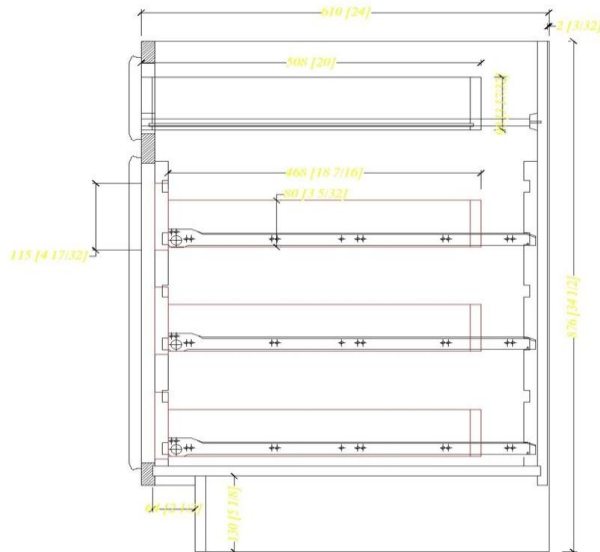

** ROT system allows for up to 3 trays in one base cabinet**